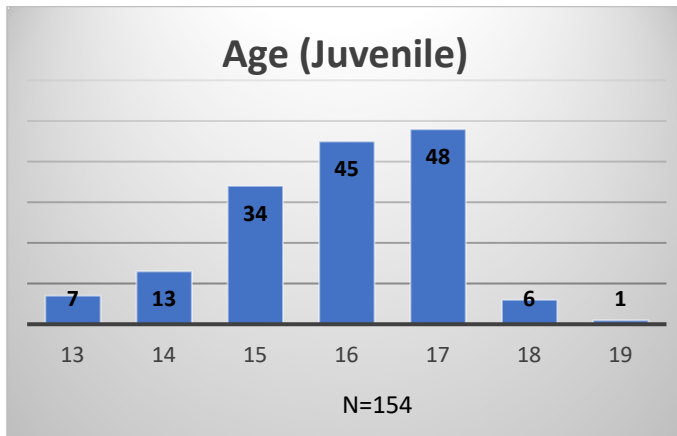

**Daily Data Dashboard – September 13, 2023**  
**Demographics for JTDC Population**  
**Wednesday Morning Midnight Count**

Total # of probation Involved youth<sup>1</sup>: 1,302

<sup>1</sup> Probation Active: Any youth who is pending sentencing with an active social history, has been formally placed on probation or supervision with Cook County Juvenile Probation on the date of the report.

\*Age, Gender and Race for Criminal Court population (N=2) is not represented in this report.

Data sources: cFive Supervisor – Probation Population and RMIS – JTDC Population

**Daily Data Dashboard – September 13, 2023**  
**Demographics for JTDC Population**  
**Wednesday Morning Midnight Count**