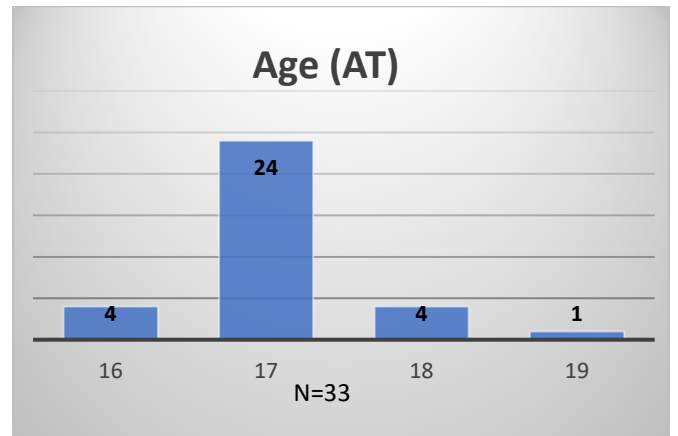

**Daily Data Dashboard – September 13, 2023**  
**Demographics for JTDC Population**  
**Wednesday Morning Midnight Count**

Total # of probation Involved youth<sup>1</sup>: 1,302

<sup>1</sup> Probation Active: Any youth who is pending sentencing with an active social history, has been formally placed on probation or supervision with Cook County Juvenile Probation on the date of the report.

\*Age, Gender and Race for Criminal Court population (N=2) is not represented in this report.

Data sources: cFive Supervisor – Probation Population and RMIS – JTDC Population

**Daily Data Dashboard – September 13, 2023**  
**Demographics for JTDC Population**  
**Wednesday Morning Midnight Count**