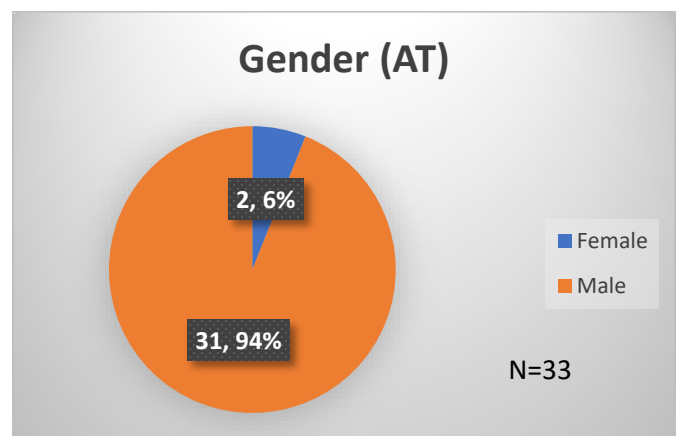

**Daily Data Dashboard – September 13, 2023**  
**Demographics for JTDC Population**  
**Wednesday Morning Midnight Count**

Total # of probation Involved youth<sup>1</sup>: 1,302

<sup>1</sup> Probation Active: Any youth who is pending sentencing with an active social history, has been formally placed on probation or supervision with Cook County Juvenile Probation on the date of the report.

\*Age, Gender and Race for Criminal Court population (N=2) is not represented in this report.

Data sources: cFive Supervisor – Probation Population and RMIS – JTDC Population

**Daily Data Dashboard – September 13, 2023**  
**Demographics for JTDC Population**  
**Wednesday Morning Midnight Count**