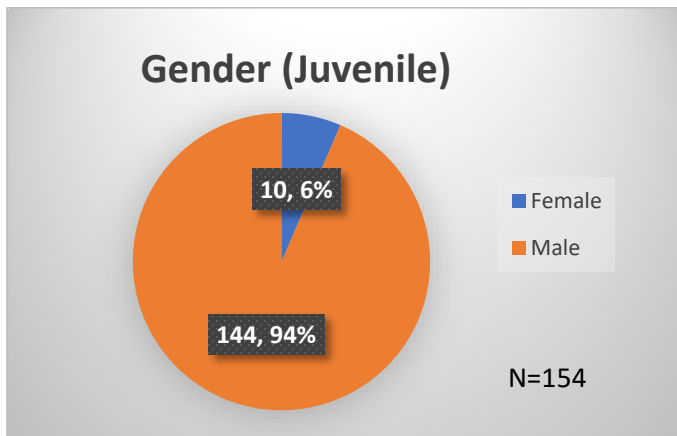

**Daily Data Dashboard – September 13, 2023**  
**Demographics for JTDC Population**  
**Wednesday Morning Midnight Count**

Total # of probation Involved youth<sup>1</sup>: 1,302

<sup>1</sup> Probation Active: Any youth who is pending sentencing with an active social history, has been formally placed on probation or supervision with Cook County Juvenile Probation on the date of the report.

\*Age, Gender and Race for Criminal Court population (N=2) is not represented in this report.

Data sources: cFive Supervisor – Probation Population and RMIS – JTDC Population

**Daily Data Dashboard – September 13, 2023**  
**Demographics for JTDC Population**  
**Wednesday Morning Midnight Count**