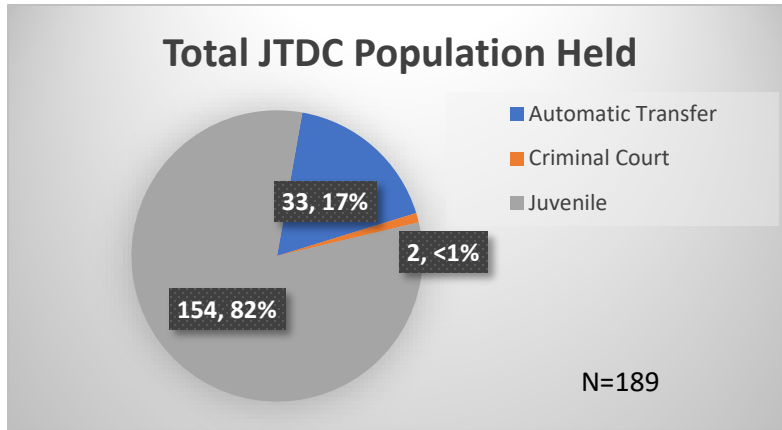

**Daily Data Dashboard – September 13, 2023**  
**Demographics for JTDC Population**  
**Wednesday Morning Midnight Count**

Total # of probation Involved youth<sup>1</sup>: 1,302

<sup>1</sup> Probation Active: Any youth who is pending sentencing with an active social history, has been formally placed on probation or supervision with Cook County Juvenile Probation on the date of the report.

\*Age, Gender and Race for Criminal Court population (N=2) is not represented in this report.

Data sources: cFive Supervisor – Probation Population and RMIS – JTDC Population

**Daily Data Dashboard – September 13, 2023**  
**Demographics for JTDC Population**  
**Wednesday Morning Midnight Count**